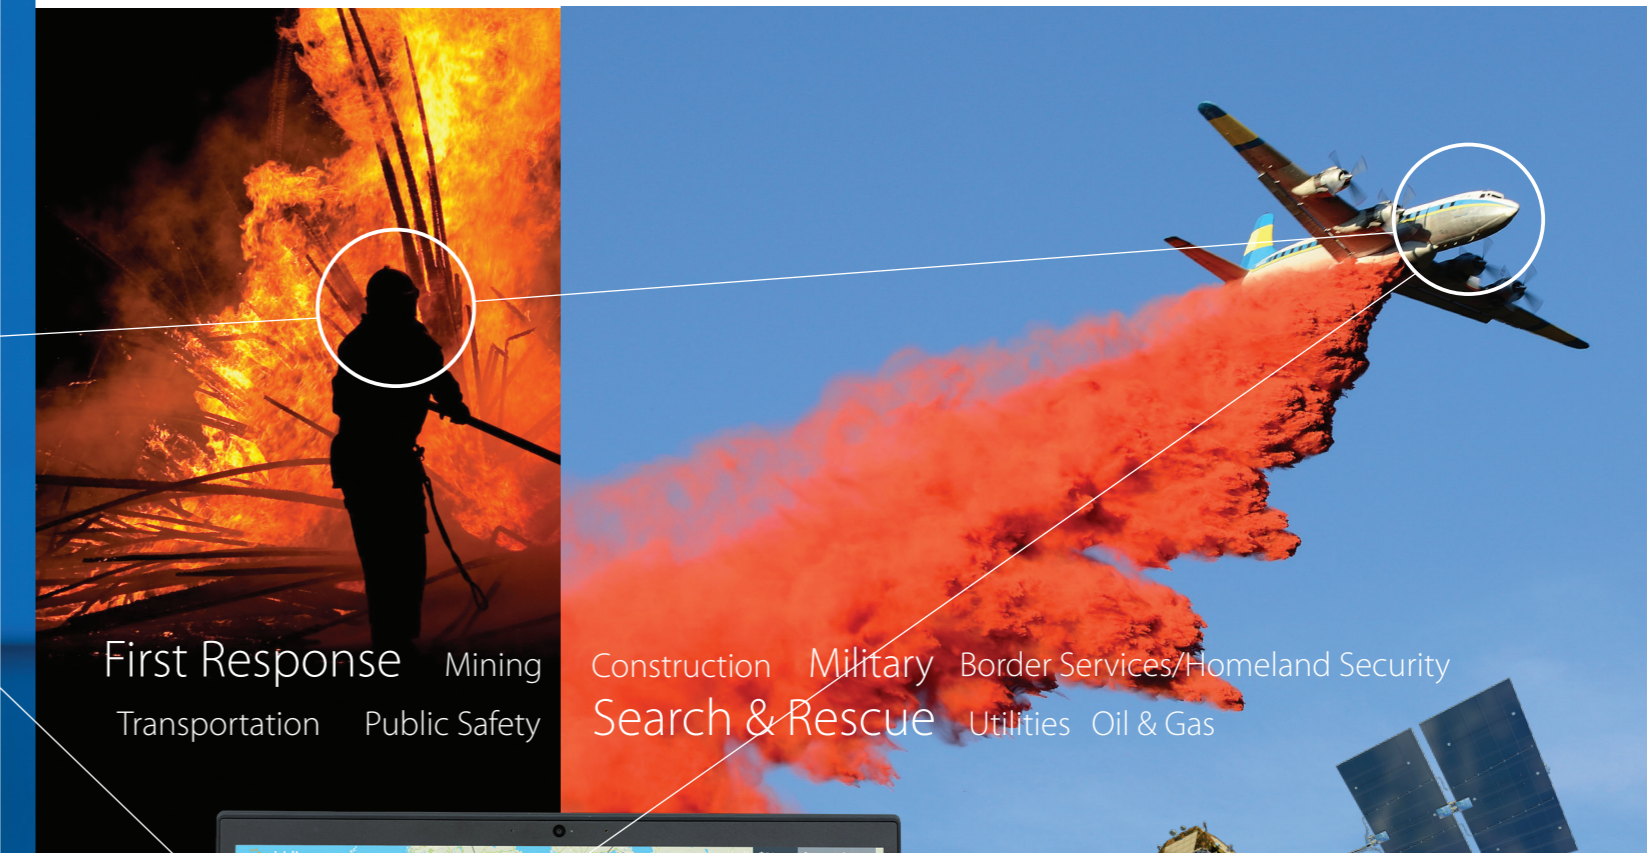

www.iridium.com

iridium
Everywhere

RELIABLE · CRITICAL · LIFELINES

iridium
Everywhere

When push comes to shove, push your network beyond limits

First Response Mining Construction Military Border Services/Homeland Security
 Transportation Public Safety Search & Rescue Utilities Oil & Gas

Additionally, the Iridium Push-to-Talk devices are lightweight and fit in the palm of your hand. There’s no backpack antenna or heavy equipment to slow you down, so you can connect anywhere to coordinate and respond in a hurry.

Fast and secure

With Iridium’s constellation of 66 cross-linked Low-Earth Orbit satellites, Iridium Push-to-Talk is built for speed, allowing you to connect with your team instantly and securely, anywhere on the planet. All transmissions are sent using AES-256 encryption – one of the most secure standards available. Your communications remain yours alone.