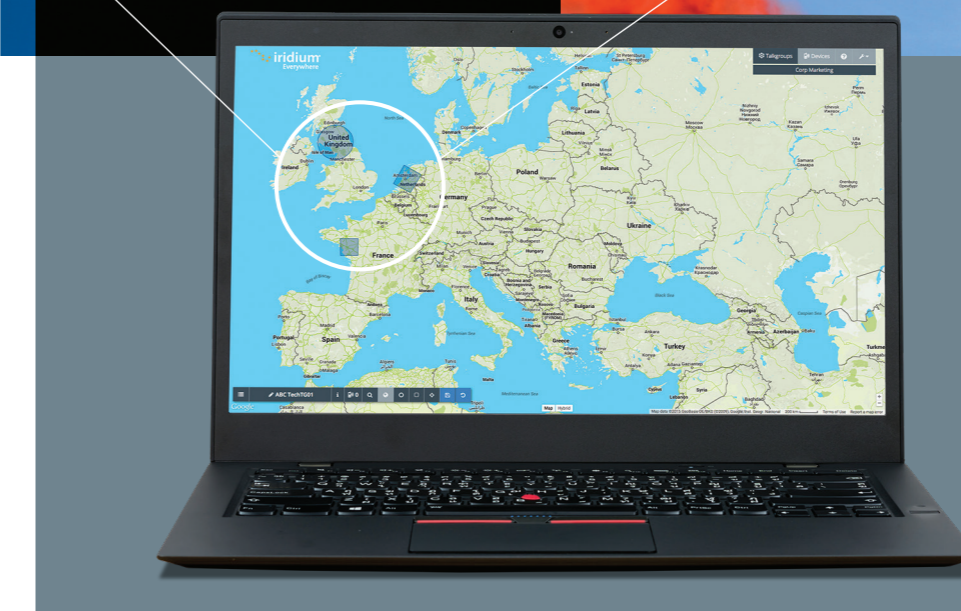

Iridium PTT Command Center

The Iridium® PTT Command Center is a dynamic web-based tool that allows users to manage their communications on the ground quickly, remotely and reliably. It is designed for simple configuration and fast operation, and features robust management capabilities, ease of navigation and intuitive user interface. The Iridium PTT Command Center provides rapid access to the heart of your operations and unparalleled control of devices deployed in the field. You decide where your operations will take place and who will participate in them – simply determine your talkgroup area and add devices to it using the Iridium PTT Command Center. PTT unfolds in near real time, making group communication easy, so your team can respond, supply, command and rescue without missing a beat.

Pushing into the future

Iridium is committed to global communications reliability and performance far into the future. Iridium NEXT, Iridium’s ground-breaking next generation satellite constellation, will inspire exciting new innovations while allowing continued high-level performance and reliability for all existing Iridium-enabled solutions. With first launch scheduled for 2015, Iridium NEXT will ensure Iridium Push-to-Talk continues to put fast, simple and global PTT in your hands – for years to come.